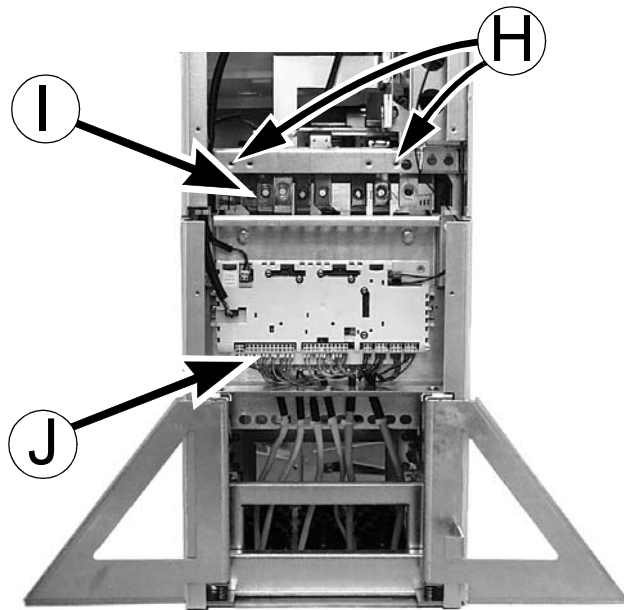

ABB Oy
AC Drives
P.O. Box 184
FIN-00381 HELSINKI
FINLAND
Telephone +358 10 22 11
Fax +358 10 22 22681
Internet <http://www.abb.com>

ABB Inc.
Automation Technologies
Drives and Motors
16250 West Glendale Drive
New Berlin, WI 53151
USA
Telephone 262 785-3200
800-HELP-365
Fax 262 780-5135